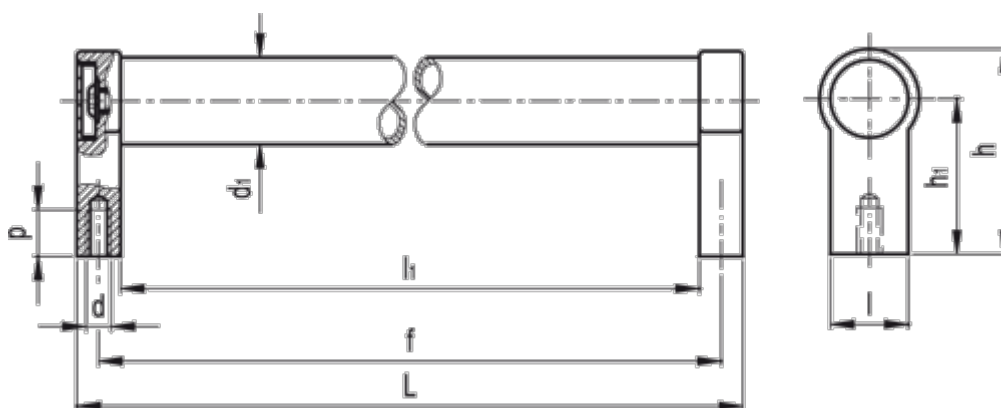

# Data Sheet

Article number: 20569300600

Description: E+G Tubular handle GN333.1-30-600-A-EL  
A Mounting from back

## Measures

$d = M8$

$d_1 = 30$

$f = 600$

$h = 68$

$h_1 = 51$

$L = 617$

$l_1 = 583$